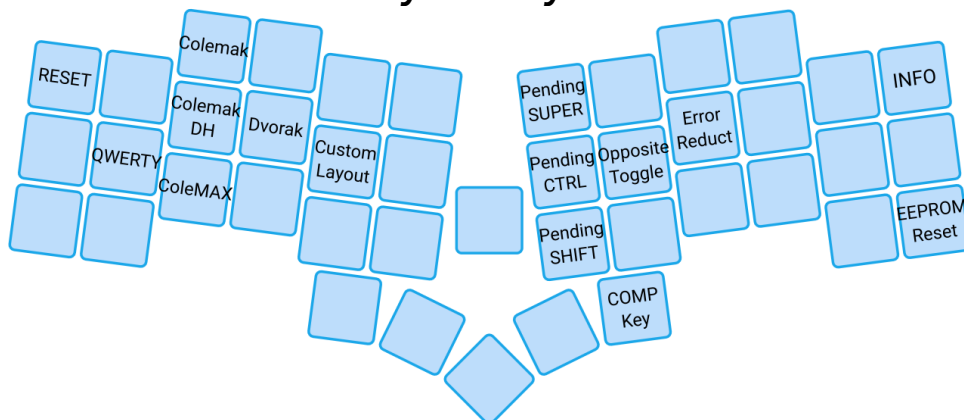

Getting Started Guide

To help you get started efficiently, we have grouped some important pointers here:

<https://adm42.dev/start>

RGB Layer

System Layer

Enjoy your keyboard and don't hesitate to contact us!

Fold this side into three parts and place it in front of you to easily learn the key positions.