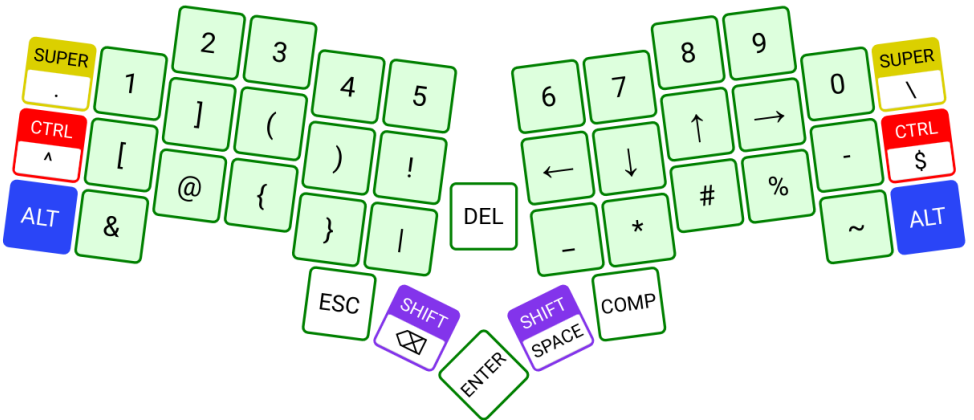

Getting Started Guide

To help you get started efficiently, we have grouped some important pointers here:

<https://adm42.dev/start>

RGB Layer

System Layer

Enjoy your keyboard and don't hesitate to contact us!

Fold this side into three parts and place it in front of you to easily learn the key positions.