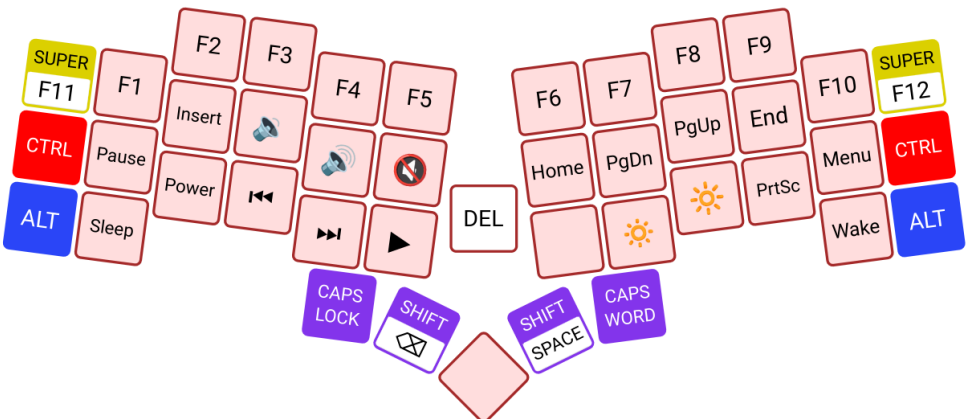

Getting Started Guide

To help you get started efficiently, we have grouped some important pointers here:

<https://adm42.dev/start>

RGB Layer

System Layer

Enjoy your keyboard and don't hesitate to contact us!

Fold this side into three parts and place it in front of you to easily learn the key positions.