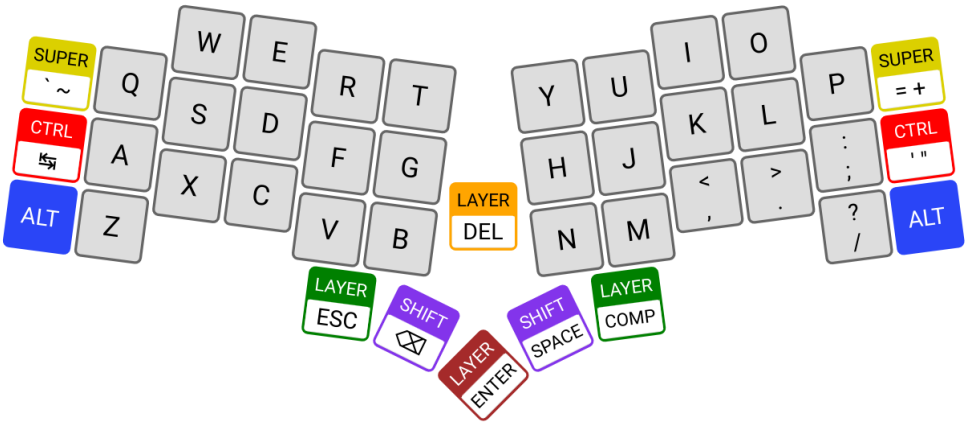

Getting Started Guide

To help you get started efficiently, we have grouped some important pointers here:

<https://adm42.dev/start>

RGB Layer

System Layer

Enjoy your keyboard and don't hesitate to contact us!

Fold this side into three parts and place it in front of you to easily learn the key positions.