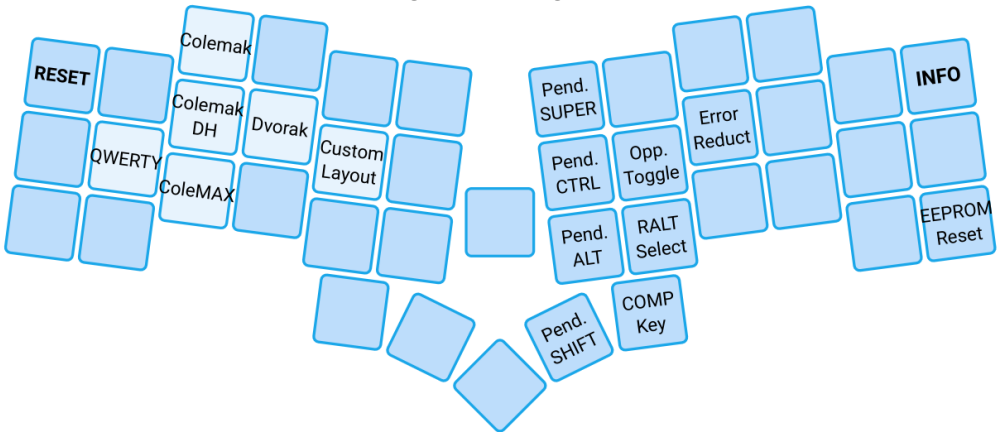

Getting Started Guide

To help you get started efficiently, we have grouped some important pointers here:
<https://adm42.dev/start>

RGB Layer

System Layer

Fold the back side into three parts and place it in front of you to easily learn the key positions!